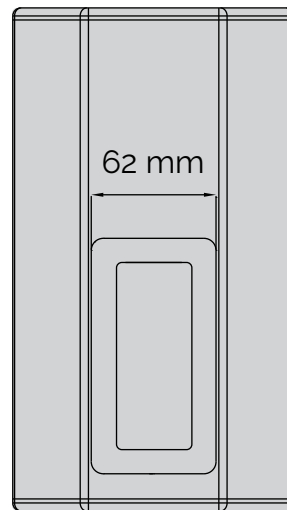

70 mm

62 mm

125 mm

68 mm

62.5 mm

70 mm

118 mm

DIMENSION:  
IN MILLIMETERS ROUNDED TO 0.005 mm

TOLERANCES:  
+/- 1.5 mm OUTER TOTAL BOX DUE TO  
PRODUCTION VARIATIONS IN TEXTURES AND  
MATERIAL TOLERANCES. REFERENCE  
DIMENSIONS NO TOLERANCES IMPLIED.

VUE RESERVES THE RIGHT TO MAKE  
PRODUCTION IMPROVEMENT CHANGES AT  
ANY TIME- PLEASE CONFIRM WHERE  
CRITICAL DIMENSIONS ARE NEEDED

RELEASE AND APPROVALS:	
ENG/DESIGN/PRODUCTION:	
NYP 2018.10.20	JH 2018.10.20
GHT 2018.10.20	ZY 2018.10.20
CH 2018.10.20	

 <b>VUE AUDIOTECHNIK LLC.</b> WWW.VUEAUDIO.COM	
MODEL:	i-4.5t / tw
DESCRIPTION:	Compact 4.5-inch surface-mount 2-way Speaker
DRAWING REVISION:	REV C