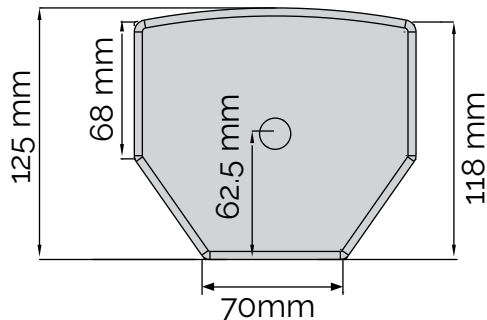

70 mm

62 mm

125 mm

68 mm

62.5 mm

70 mm

118 mm

DIMENSION:  
IN MILLIMETERS ROUNDED TO 0.005 mm

TOLERANCES:  
+/- 1.5 mm OUTER TOTAL BOX DUE TO  
PRODUCTION VARIATIONS IN TEXTURES AND  
MATERIAL TOLERANCES. REFERENCE  
DIMENSIONS NO TOLERANCES IMPLIED.

VUE RESERVES THE RIGHT TO MAKE  
PRODUCTION IMPROVEMENT CHANGES AT  
ANY TIME- PLEASE CONFIRM WHERE  
CRITICAL DIMENSIONS ARE NEEDED

RELEASE AND APPROVALS:	
ENG/DESIGN/PRODUCTION:	
NYP 2018.10.20	JH 2018.10.20
GHT 2018.10.20	ZY 2018.10.20
CH 2018.10.20	

 <b>VUE AUDIOTECHNIK LLC.</b> WWW.VUEAUDIO.COM	
MODEL:	i-4.5t / tw
DESCRIPTION:	Compact 4.5-inch surface-mount 2-way Speaker
DRAWING REVISION:	REV C