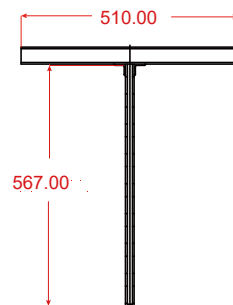

SIDE

FRONT

al-4fbl

BOTTOM

TOP

UNLESS OTHERWISE SPECIFIED  
ALL DIMENSIONS ARE IN MILLIMETER  
FOR REF ONLY

本体重量: 6,8 kg  
耐荷重/安全率(7:1)kg, 420.0

TITLE:

al-4-fbl

A

DRAWING NUMBER:

REVISION:

A