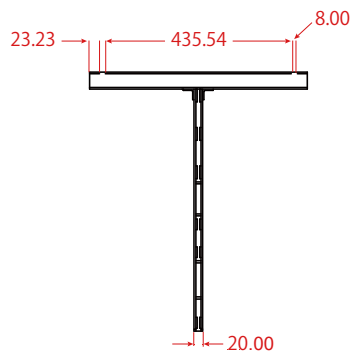

SIDE

FRONT

al-4fbl

BOTTOM

TOP

UNLESS OTHERWISE SPECIFIED  
ALL DIMENSIONS ARE IN MILLIMETER  
FOR REF ONLY

本体重量: 6,8 kg  
耐荷重/安全率(7:1)kg, 420.0

TITLE:

al-4-fbl

A

DRAWING NUMBER:

REVISION:

A