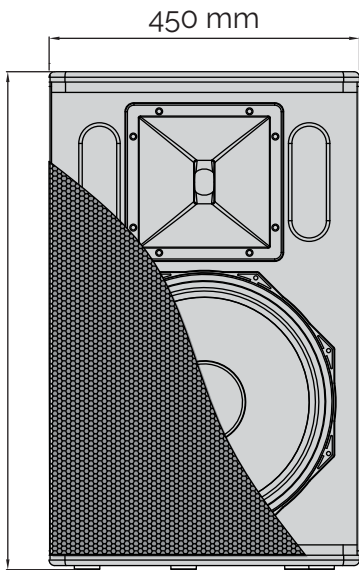

722 mm (28.42 in)

448 mm

450 mm

DIMENSION:
IN MILLIMETERS ROUNDED TO 0.005 mm

TOLERANCES:
+/- 15 mm OUTER TOTAL BOX DUE TO
PRODUCTION VARIATIONS IN TEXTURES AND
MATERIAL TOLERANCES. REFERENCE
DIMENSIONS NO TOLERANCES IMPLIED.